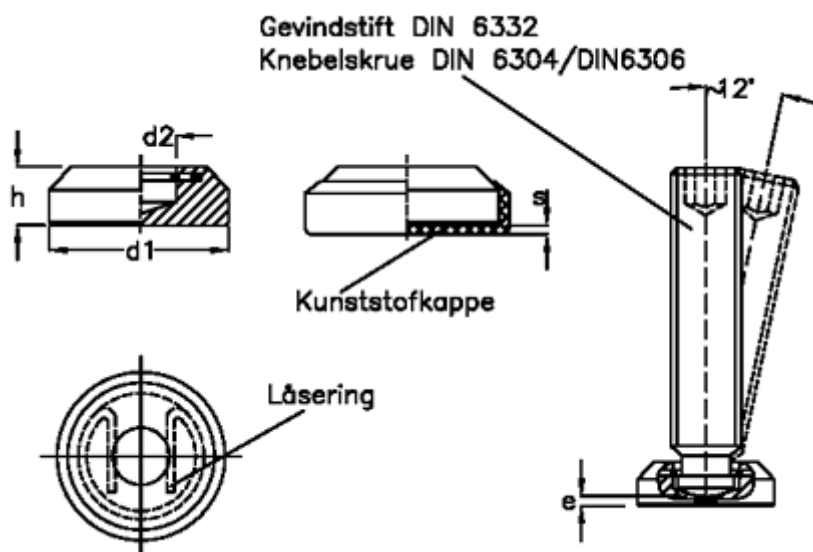

Article number: 20804030A

Description: E+G Thrust pad  
GN 6311.1-32-A

## Measures

d1	= 32
d2	= 12.5
e	= 4.5
H	= 14
s	= 1.5
Thread	= M16